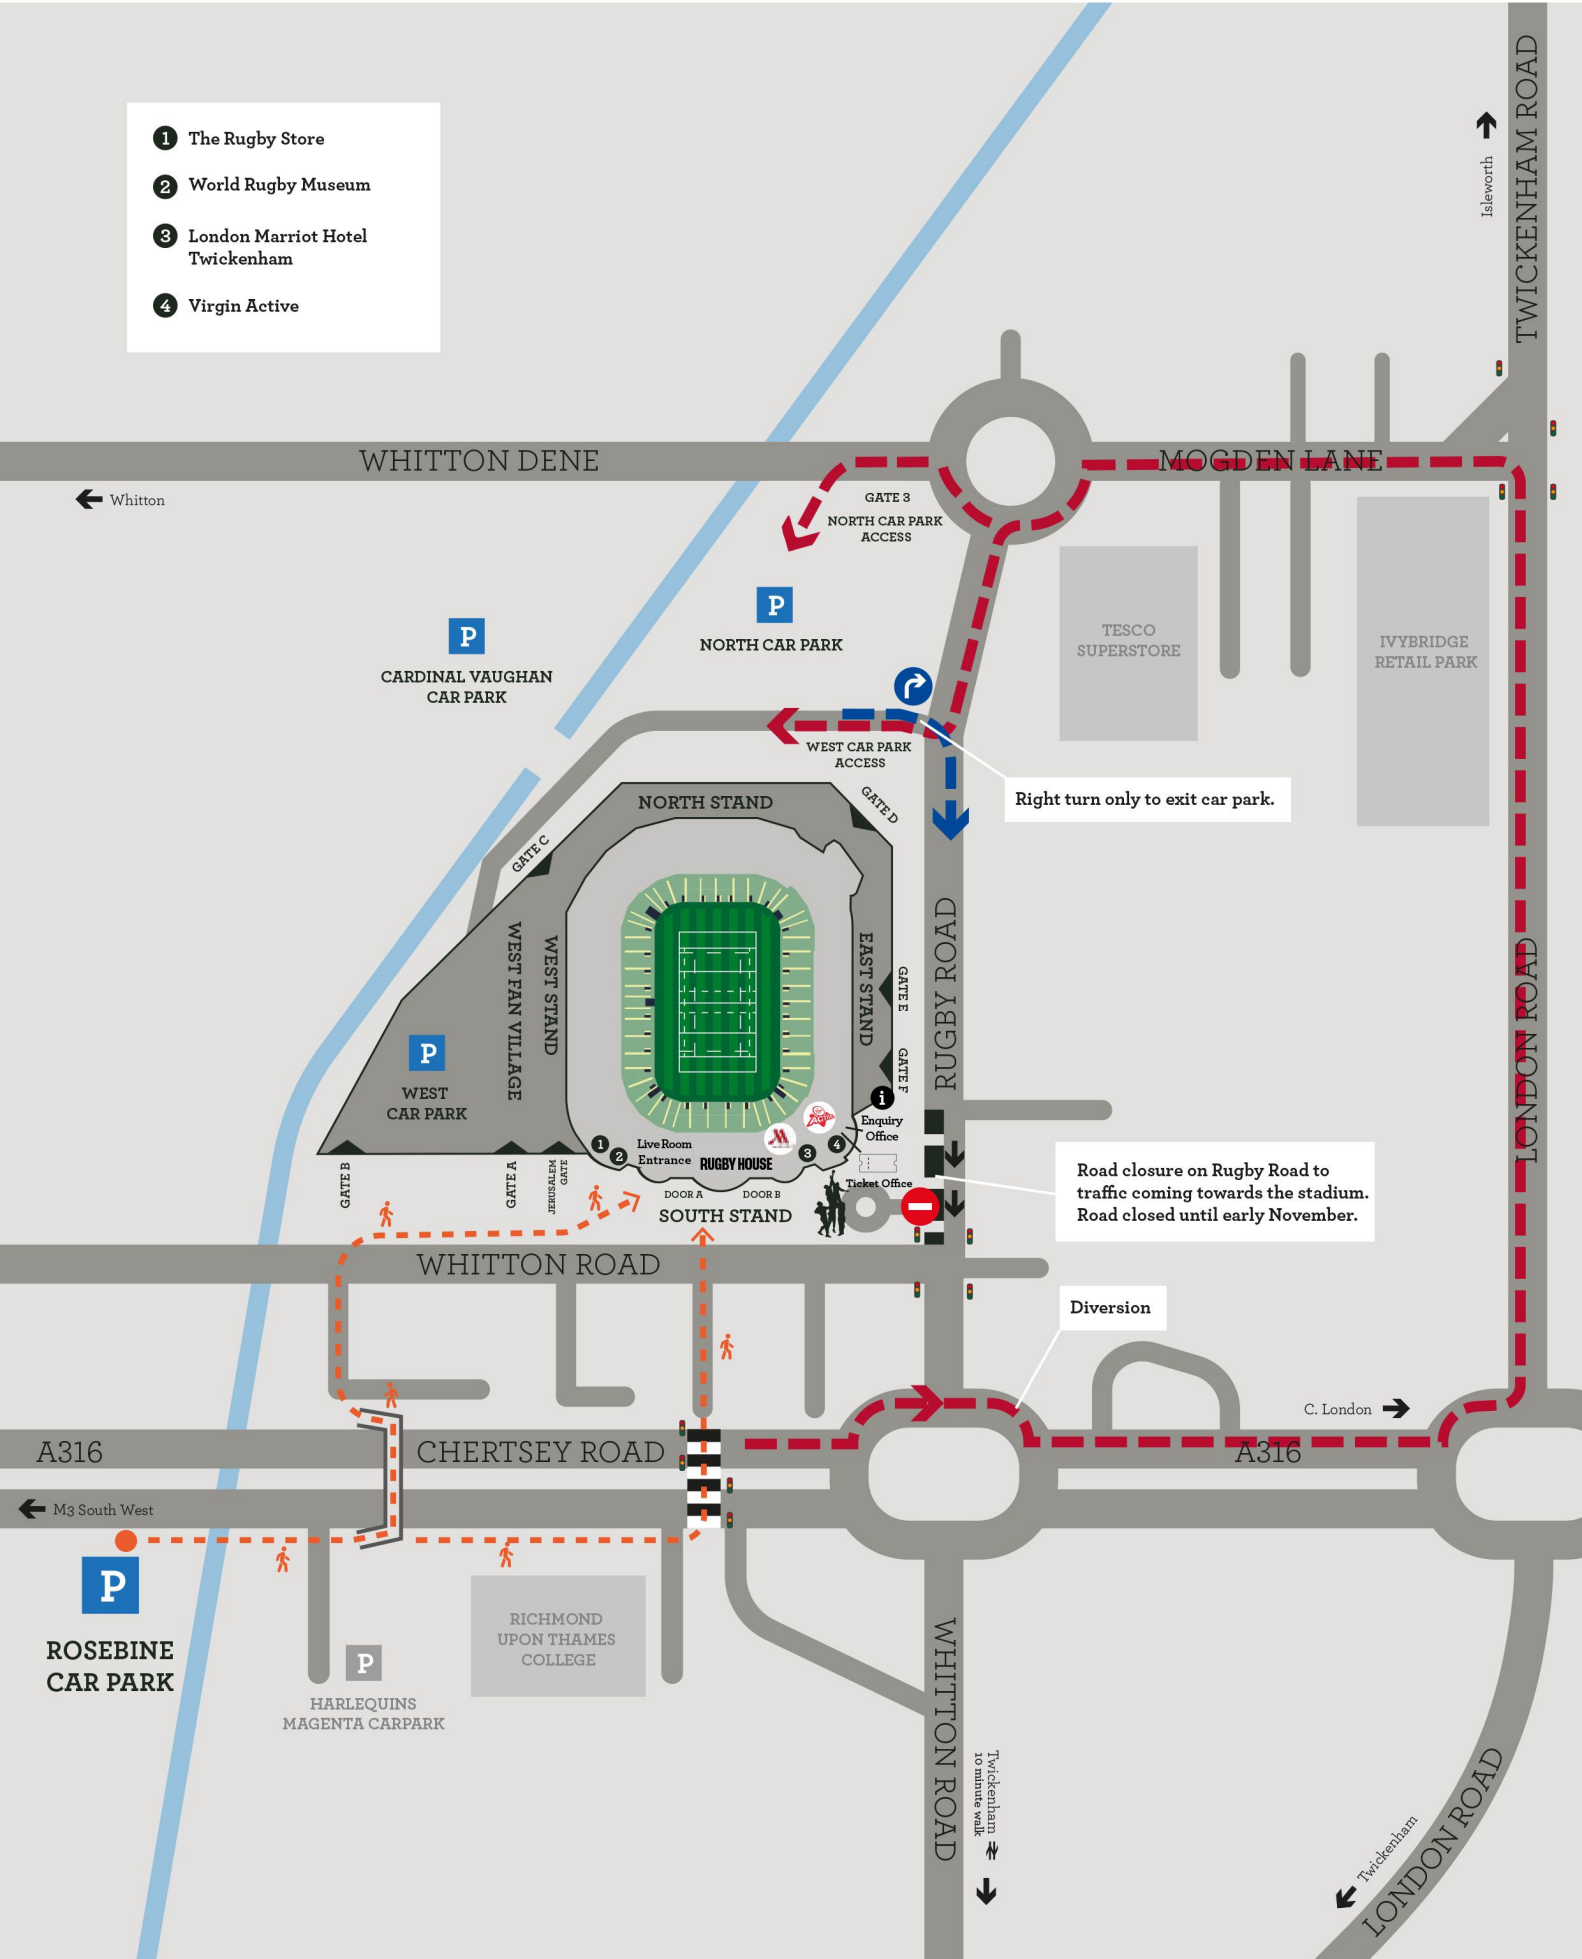

TWICKENHAM

Principal Partner
BRITISH AIRWAYS

DIRECTIONS TO STADIUM CAR PARKS

- 1 The Rugby Store
- 2 World Rugby Museum
- 3 London Marriot Hotel Twickenham
- 4 Virgin Active

Right turn only to exit car park.

Road closure on Rugby Road to traffic coming towards the stadium. Road closed until early November.

Diversion

C. London →

Twickenham 10 minute walk